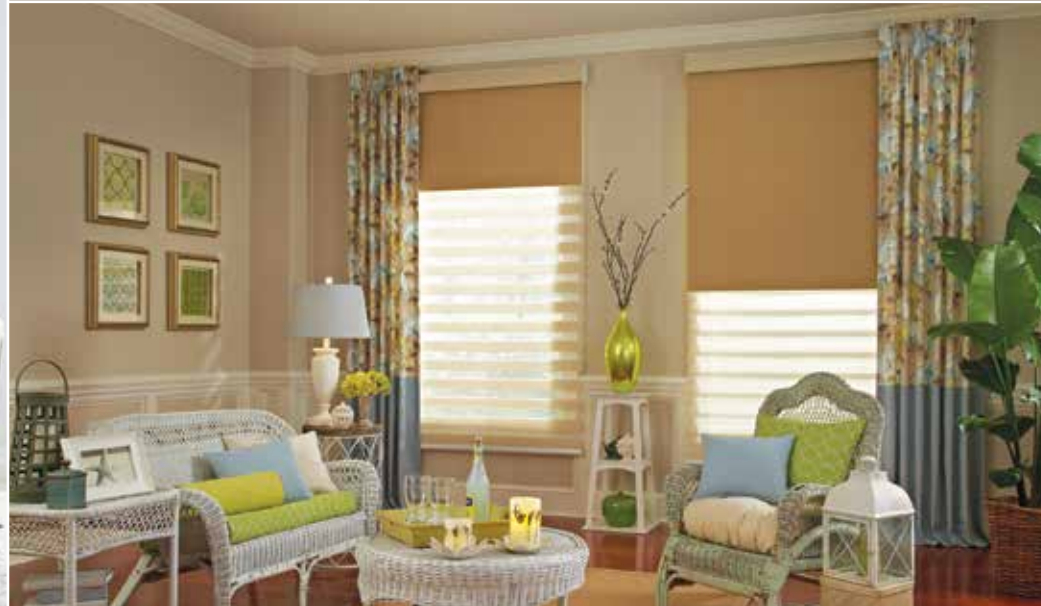

# Experience

Allure Transitional Shades

Allure Transitional shades can transform from light filtering to total room darkening with Sundown.

Visionaire™ offers a vertical orientation of Transitional Shades and a great solution for patio doors.